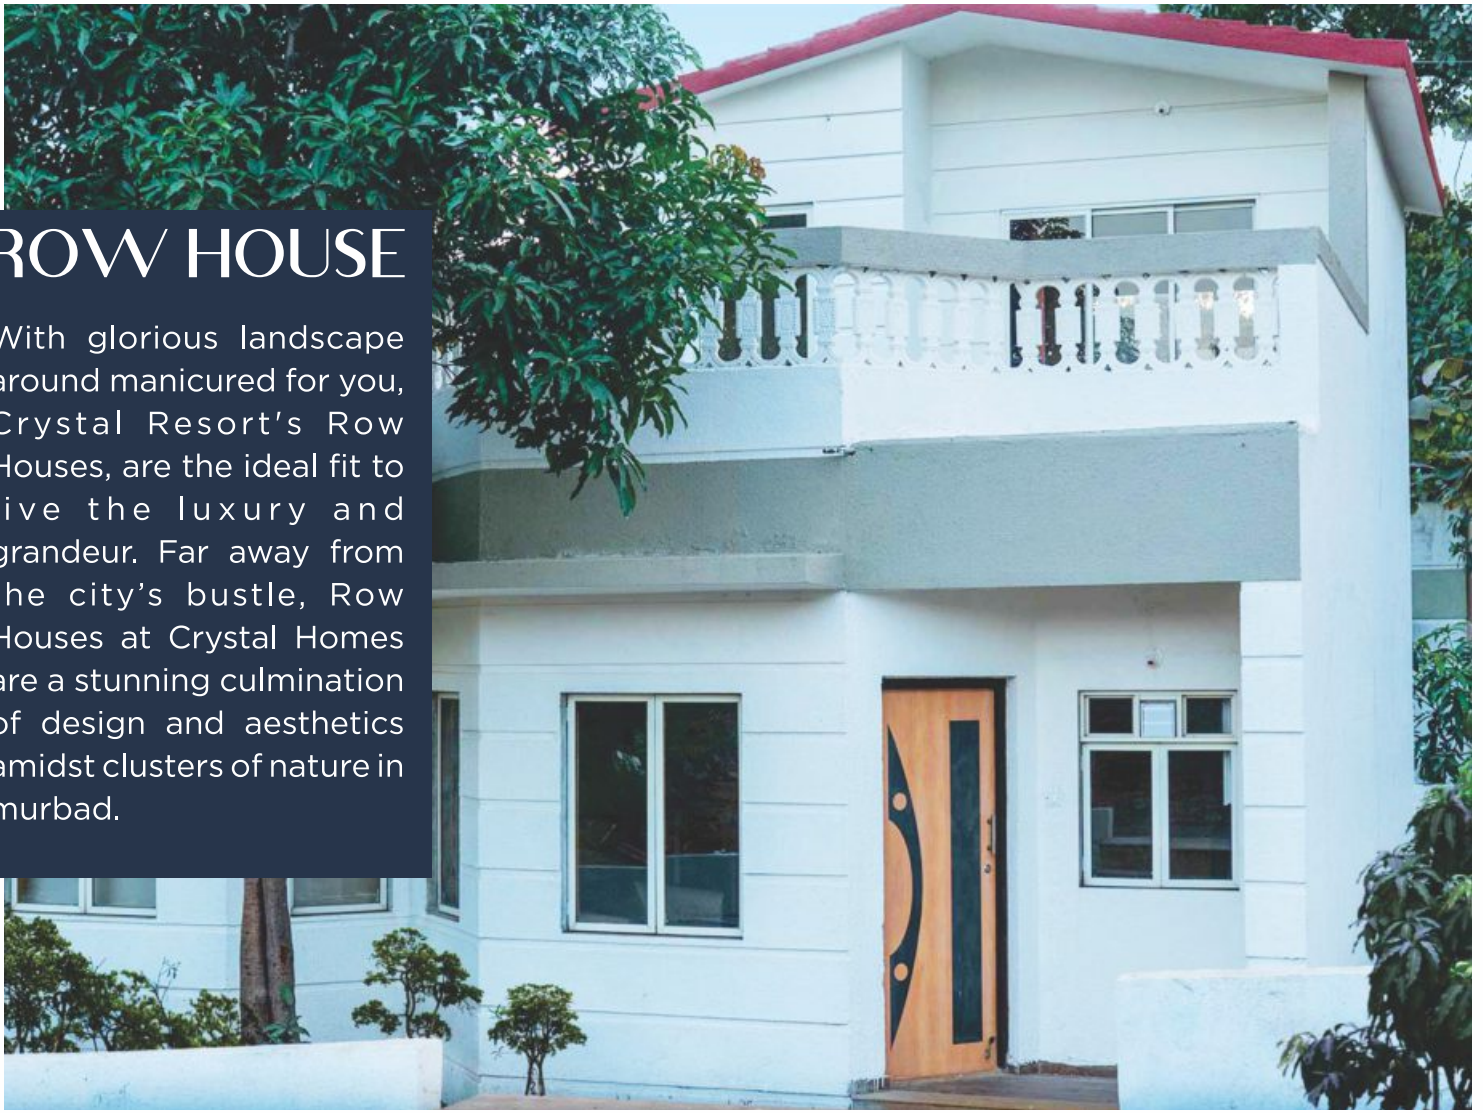

GET CLOSER TO
PARADISE

CRYSTAL
Homes
— MURBAD —

ROW HOUSE

With glorious landscape around manicured for you, Crystal Resort's Row Houses, are the ideal fit to live the luxury and grandeur. Far away from the city's bustle, Row Houses at Crystal Homes are a stunning culmination of design and aesthetics amidst clusters of nature in murbad.

Vastu & Eco Friendly Layout

Compound Wall

Landscape Garden

Terrace Area

Concealed Wiring & Plumbing

Wi-Fi Connections

Well Furnished & Modern Bathroom Fittings

RCC Construction with Modern & Elegant Elevation

24x7 Electricity & Power supply

Luxurious Marbonate Tiles

Decorative Pathway

Granite Kitchen Platform

Decorative Tiles in Bathroom

Modern Quality Electrical Switches

TWIN BUNGALOW

Redefining luxury and elegant stay, The Crystal Home's Twin Bungalow is one perfect place where you must be headed for your upcoming second home investment. An ideal place to relax and unwind, the property comes with beautiful view, two modern styled spacious bedroom. A private balcony and garden with car parking area.