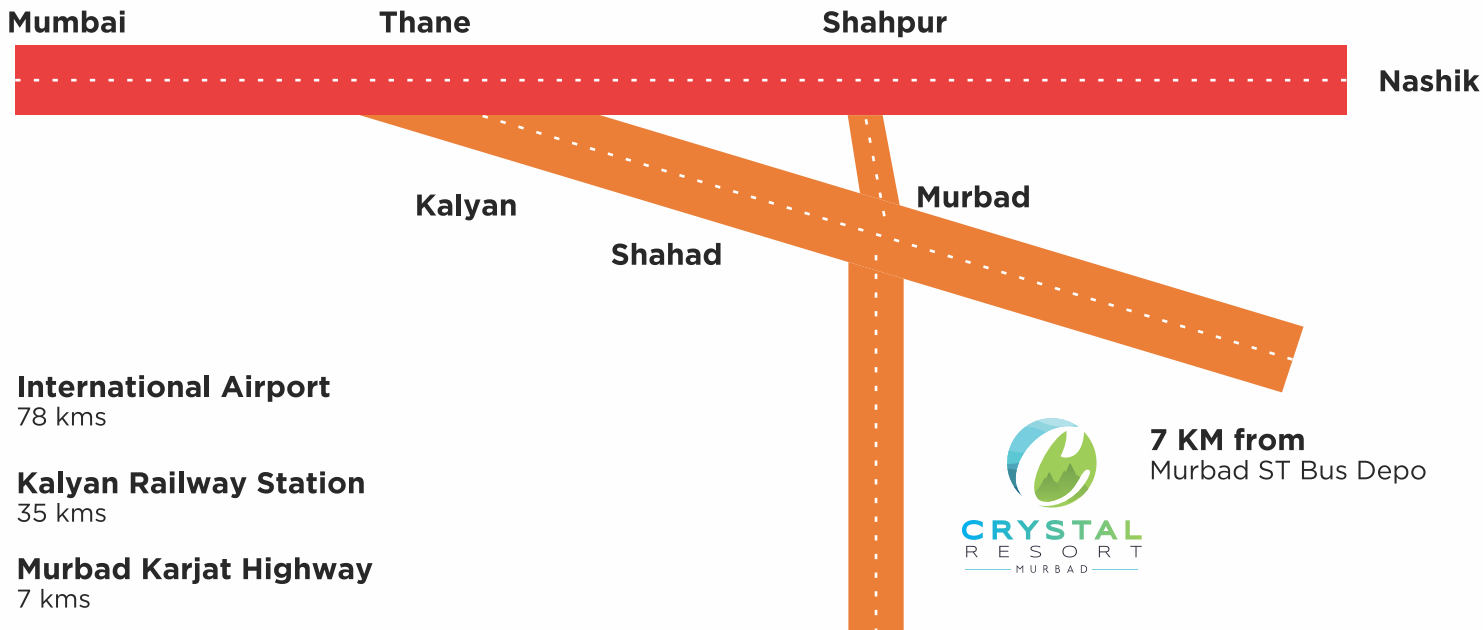

Shree Avenue
Mira Road

Shreedham Palace
Delhi

Anand Vatika
Goregaon (w)

Shreedham Splendour
Oshiwara

8928673996

Crystal Resort Murbad, Nr. Mhasa Village, Sashne Village, Murbad Karjat Higway, Chauk-Karjat, Maharashtra, India